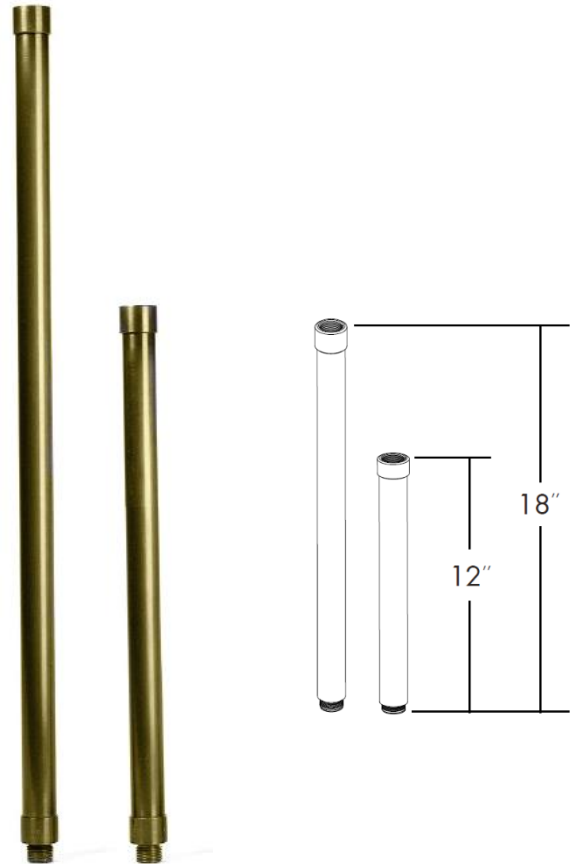

AURA & BRIO

Accessory – Riser

Job Name:
 Date:
 Model:
 Quantity:

Features

- ❖ Aura Series
 - Solid cast aluminum construction
 - Textured bronze finish
- ❖ Brio Series
 - Solid bronze constructions
 - Smooth bronze finish
- ❖ Used to raise fixtures off the ground.
- ❖ Extend above ground vegetation.
- ❖ Raise above winter snow levels.
- ❖ Combine two sizes for 24", 30", or 36" lengths

Specification

- ❖ Male 1/2" thread one end fixture
- ❖ Female 1/2" thread on other end
- ❖ Two Sizes: 12" or 18"

Bronze Risers

PART NUMBER	UPC	LENGTH	MATERIAL
AX1RSR2TBZ	852140007247	12"	Aluminum
AX1RSR8TBZ	852140007254	18"	Aluminum
BX1RSR2BZ	852140007278	12"	Brass
BX1RSR8BZ	852140007285	18"	Brass